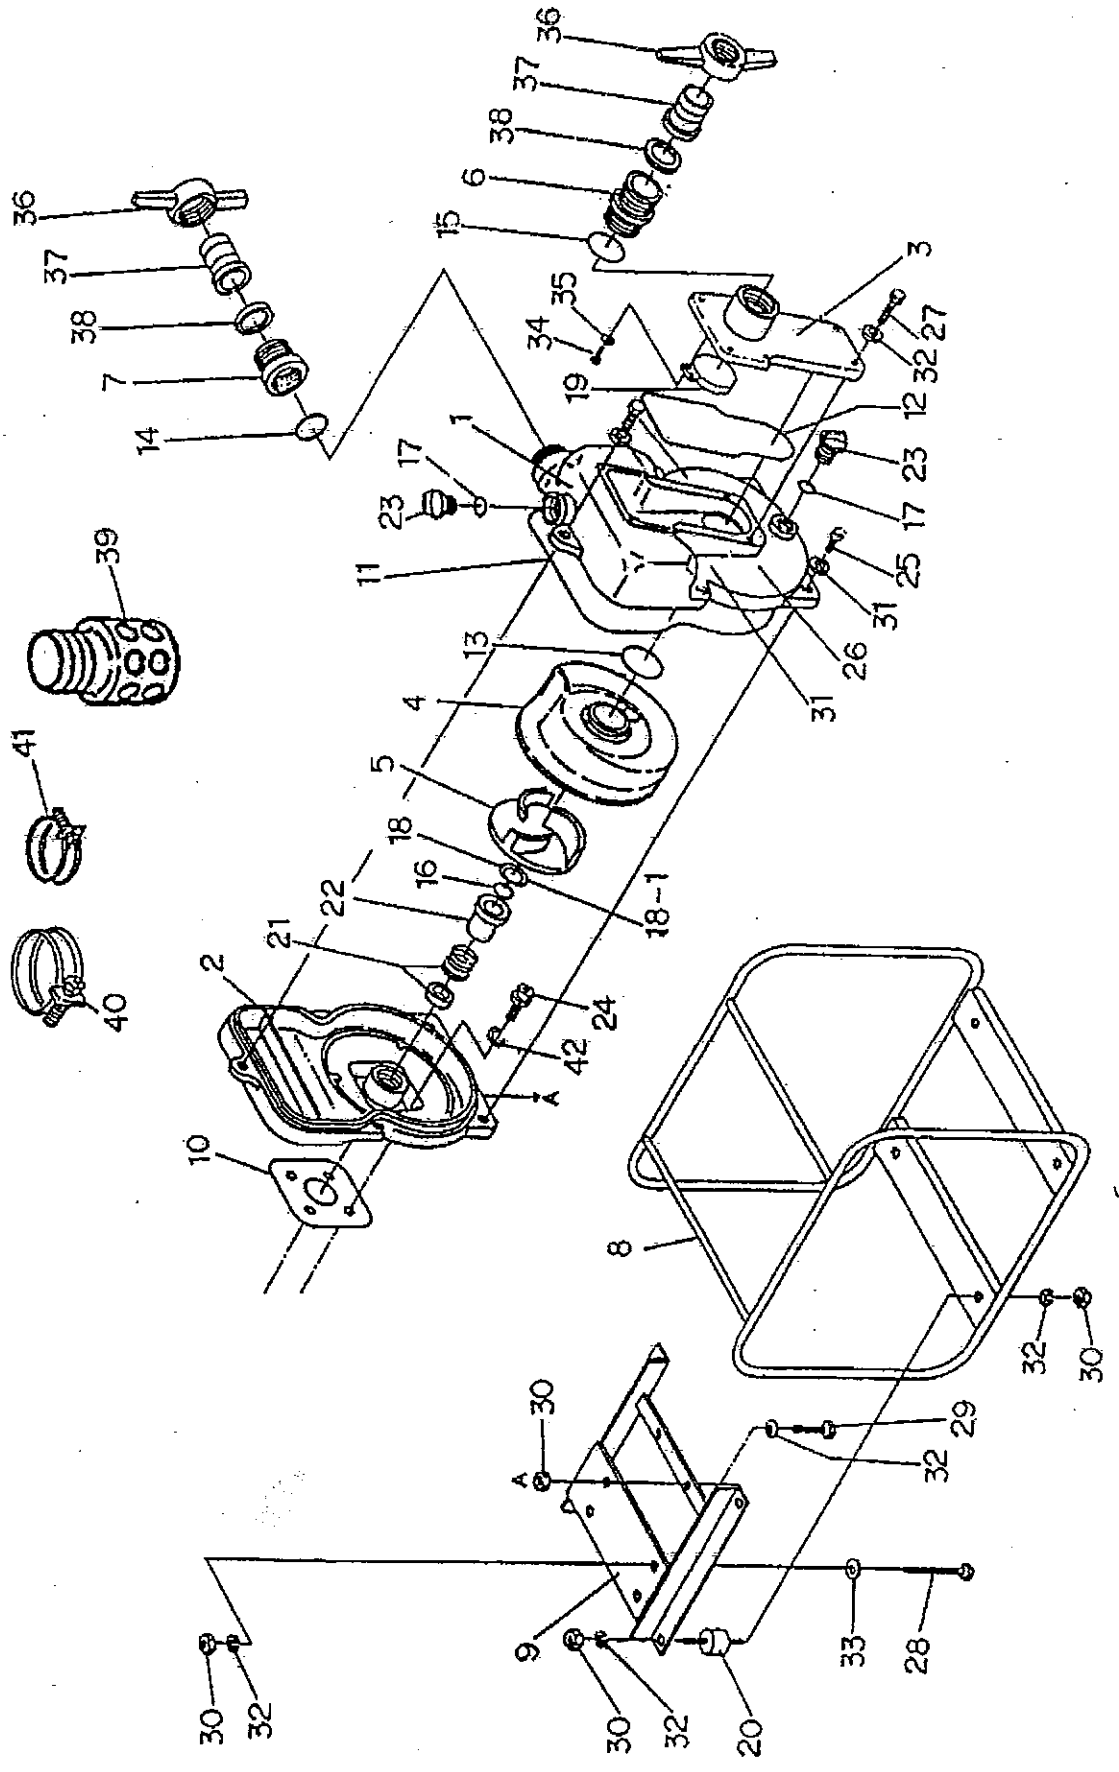

EXPLODED DRAWING for CP400

PARTS PRICE LIST for CP400

NO.	PARTS NO.	PARTS NAME	QTY	MATERIAL	SPECIFICATION
	GX240K1W4D0	ENGINE			
1	9430-100010	CASING	1	ADC	
2	9430-100020	CASING COVER	1	ADC	
3	9430-100160	SUCTION COVER	1	ADC	
4	9430-000130	VOLUTE CASING	1	FC	
5	1401-000030	IMPELLER	1	FC	
6	079000-4040-0011	NIPPLE	1	FC	PF4" x PF4"
7	079890-4040-0011	SOCKET	1	FC	M100*PF4"
8	1434-214010-P004	BASE	1	SS400	
9	1434-214020-P004	ENGINE BASE	1	SS400	
10	1317-390610	CASING COVER PACKING	1	THREE SHEET	
11	048935-3850	O-RING (CASING)	1	NBR	
12	048935-2380	O-RING (SUCTION COVER)	1	NBR	
13	048131-0950	O-RING (VOLUTE CASING)	1	NBR	
14	048131-1000	O-RING (SOCKET)	1	NBR	
15	048131-1100	O-RING (NIPPLE)	1	NBR	
16	048131-0250	O-RING (MECH. SEAL SLEEVE)	1	NBR	
17	048035-0300	O-RING (FLOODING/DRAIN CAP)	2	NBR	
18	085283-3020	ADJUST LINER	1	BSP	10.3
18-1	085285-3020	ADJUST LINER	1	BSP	10.5
19	9430-350350	CHECK VALVE	1	NBR+ SS400	
20	072330-2040	CUSHION RUBBER	4	NBR+ SS400	
21	080611-5630	MECHANICAL SEAL	1	CERAMIC *CARBON	
22	081125-3056	MECHANICAL SEAL SLEEVE	1	SUS	
23	063121-1100	FLOODING/DRAIN CAP WITH BOLT SET	2	ABS	
24	018105-0825	WITH SPRING WASHER	4	SS400	M8*25

NO.	PARTS NO.	PARTS NAME	QTY	MATERIAL	SPECIFICATION
25	010505-1240	BOLT	4	SS400	M12*40
26	010505-1250	BOLT	1	SS400	M12*50
27	010505-1040	BOLT	6	SS400	M10*40
28	010505-1045	BOLT	4	SS400	M10*45
29	010505-1040	BOLT	2	SS400	M10*40
30	020545-0100	NUT	14	SS400	M10
31	045125-0120	SPRING WASHER	5	SWRH	M12
32	045125-0100	SPRING WASHER	20	SWRH	M10
33	040145-0100	WASHER	4	SS400	M10
34	014109-0616	SCREW	2	SUS	M6*16
35	040145-0060	WASHER	2	SS400	M6
36	074111-1100	HOSE COUPLING	2	ADC	PF4"
37	074124-1100	HOSE JOINT	2	ADC	
38	074132-1001	HOSE COUPLING PACKING	2	NBR	
39	074221-2100	STRAINER	1	SS	4"
40	093225-4000	WIRE HOSE BAND	2	SWRM	
41	093225-0110	WIRE HOSE BAND	1	SWRM	
42	040145-0080	WASHER	4	SS400	